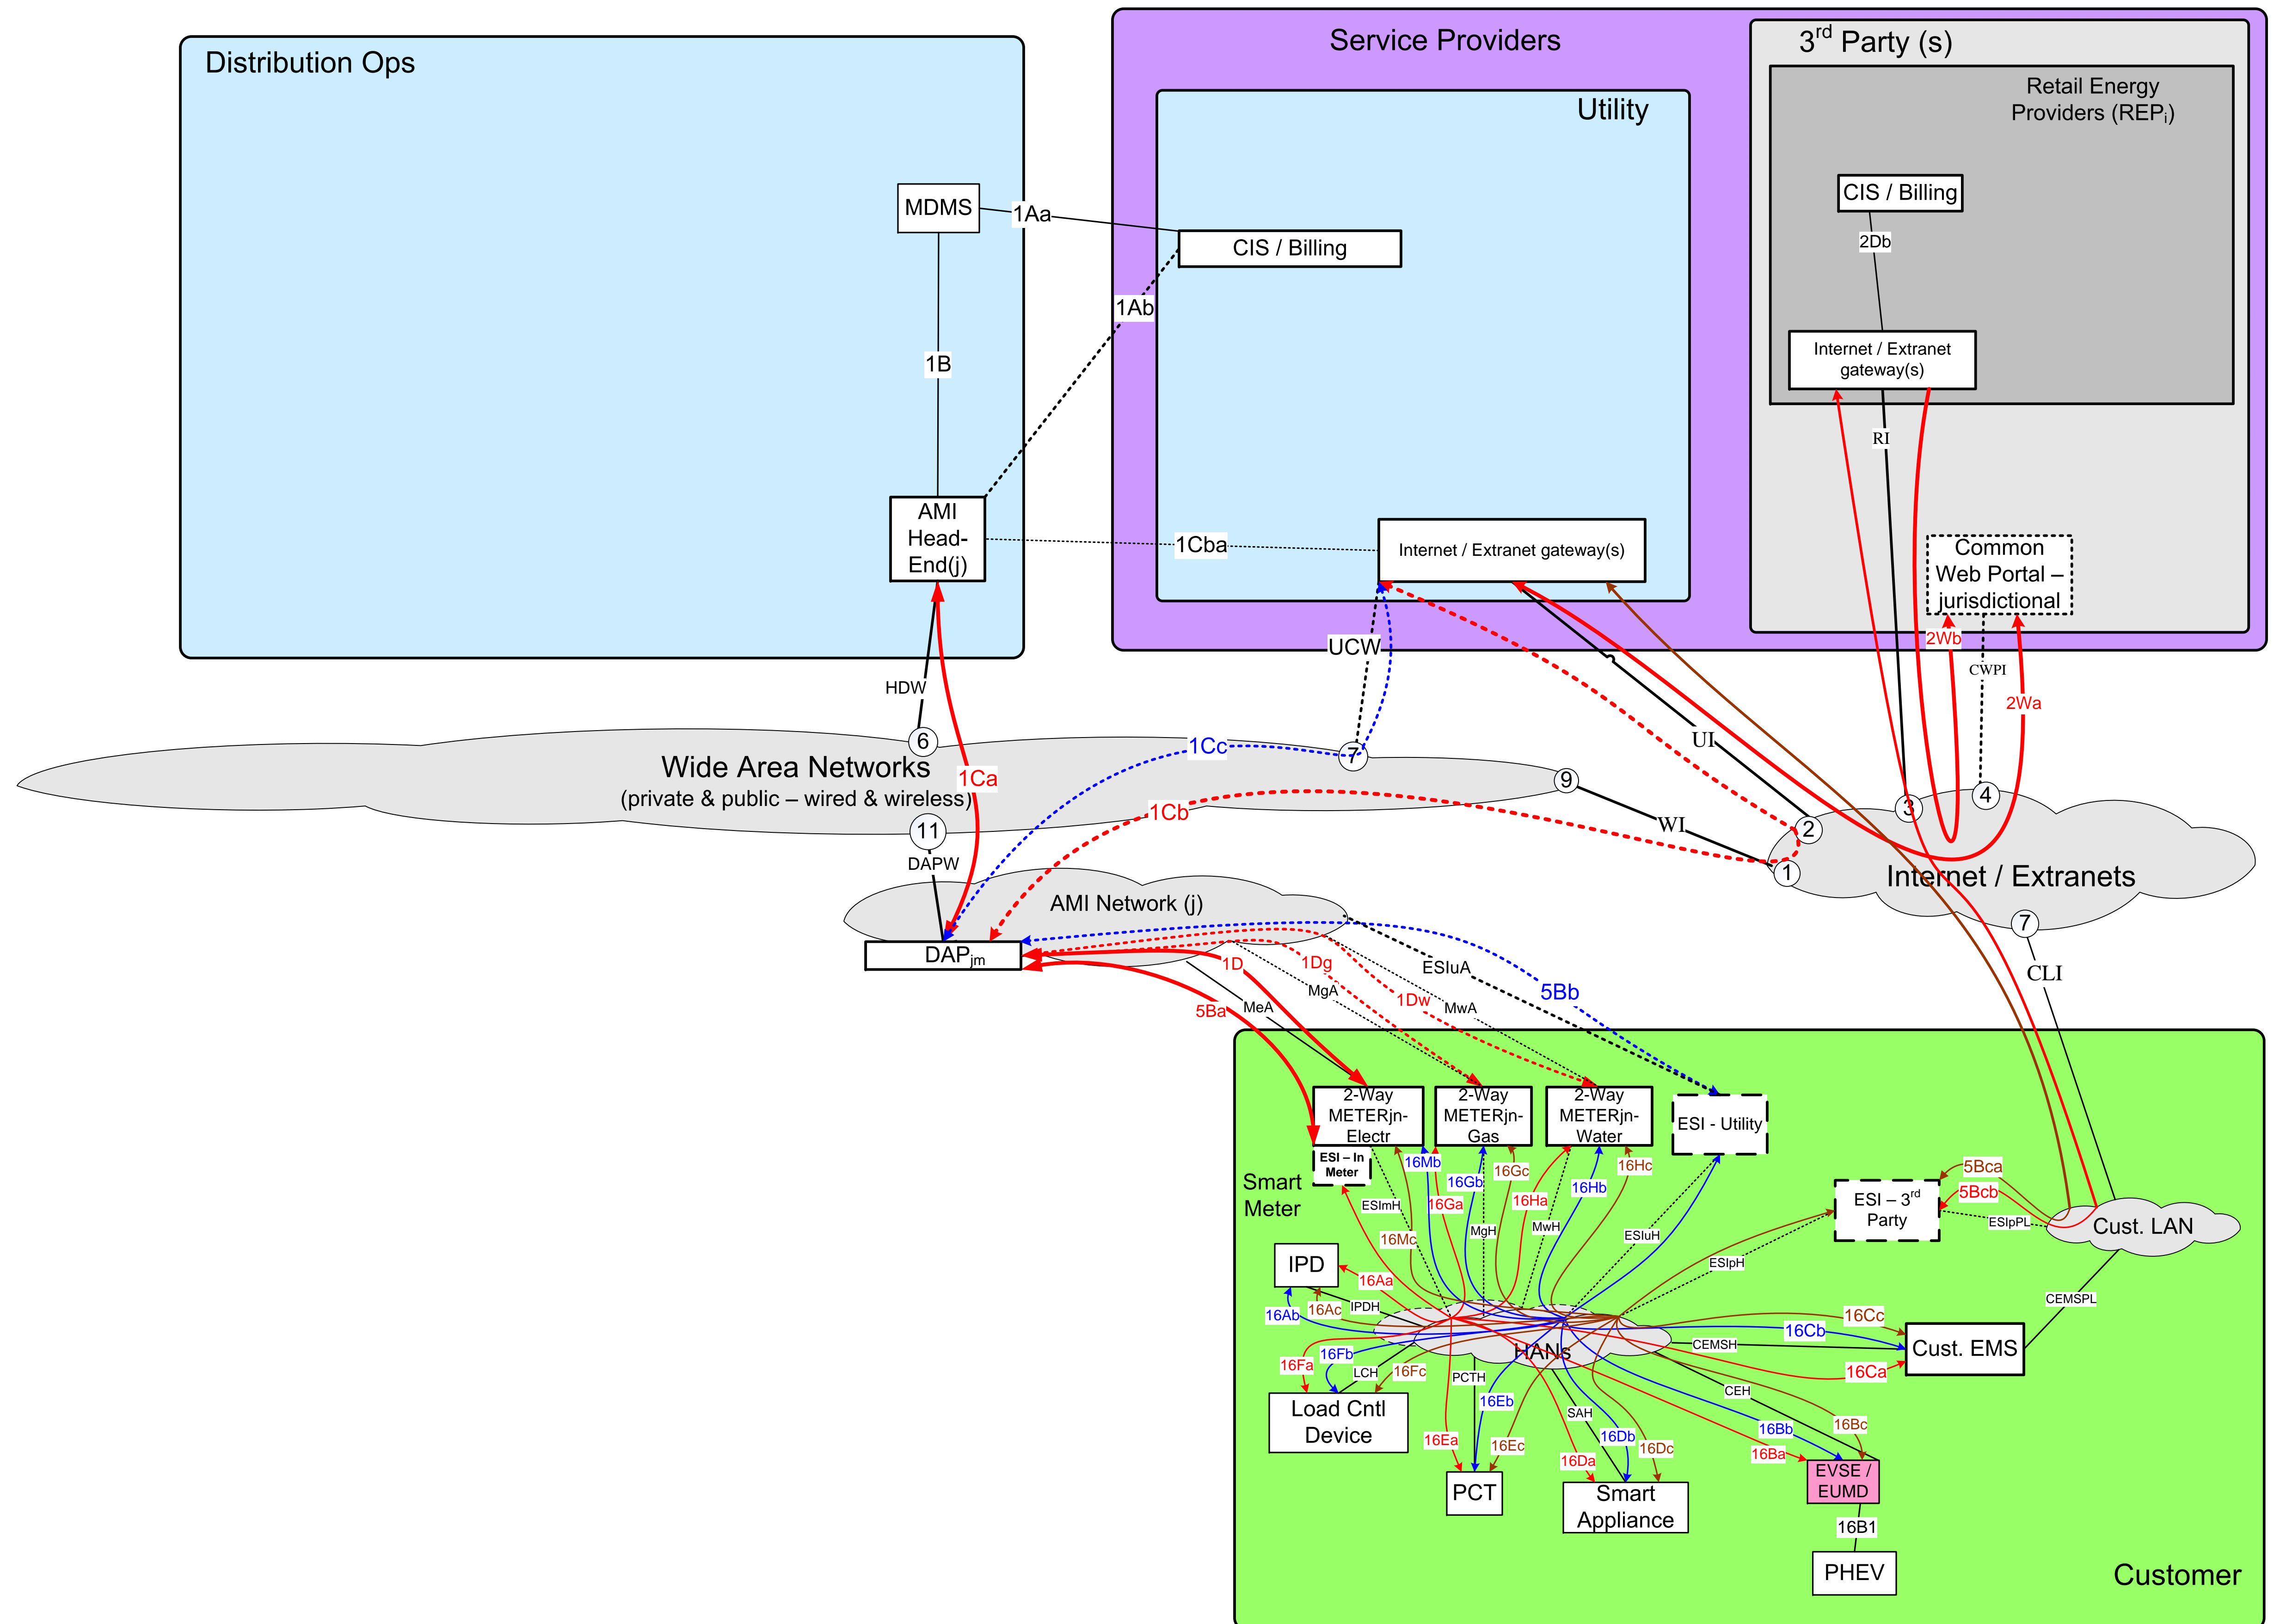

Legend:  
 — dataflow / net-link  
 - - - - - alternate dataflow  
 — cross network / domain  
 Ref. function/volumetric table for dataflows  
 actor needs definition clarified

Legend:

- dataflow / net-link
- ..... alternate dataflow
- cross network / domain

Ref. function/volumetric table for dataflows

actor needs definition clarified

Legend:  
 — dataflow / net-link  
 - - - - - alternate dataflow  
 — cross network / domain  
 - - - - -  
 Ref. function/volumetric table for dataflows  
 actor needs definition clarified

**Legend:**

- dataflow / net-link
- alternate dataflow
- cross network / domain
- 

Ref. function/volumetric table for dataflows

actor needs definition clarified