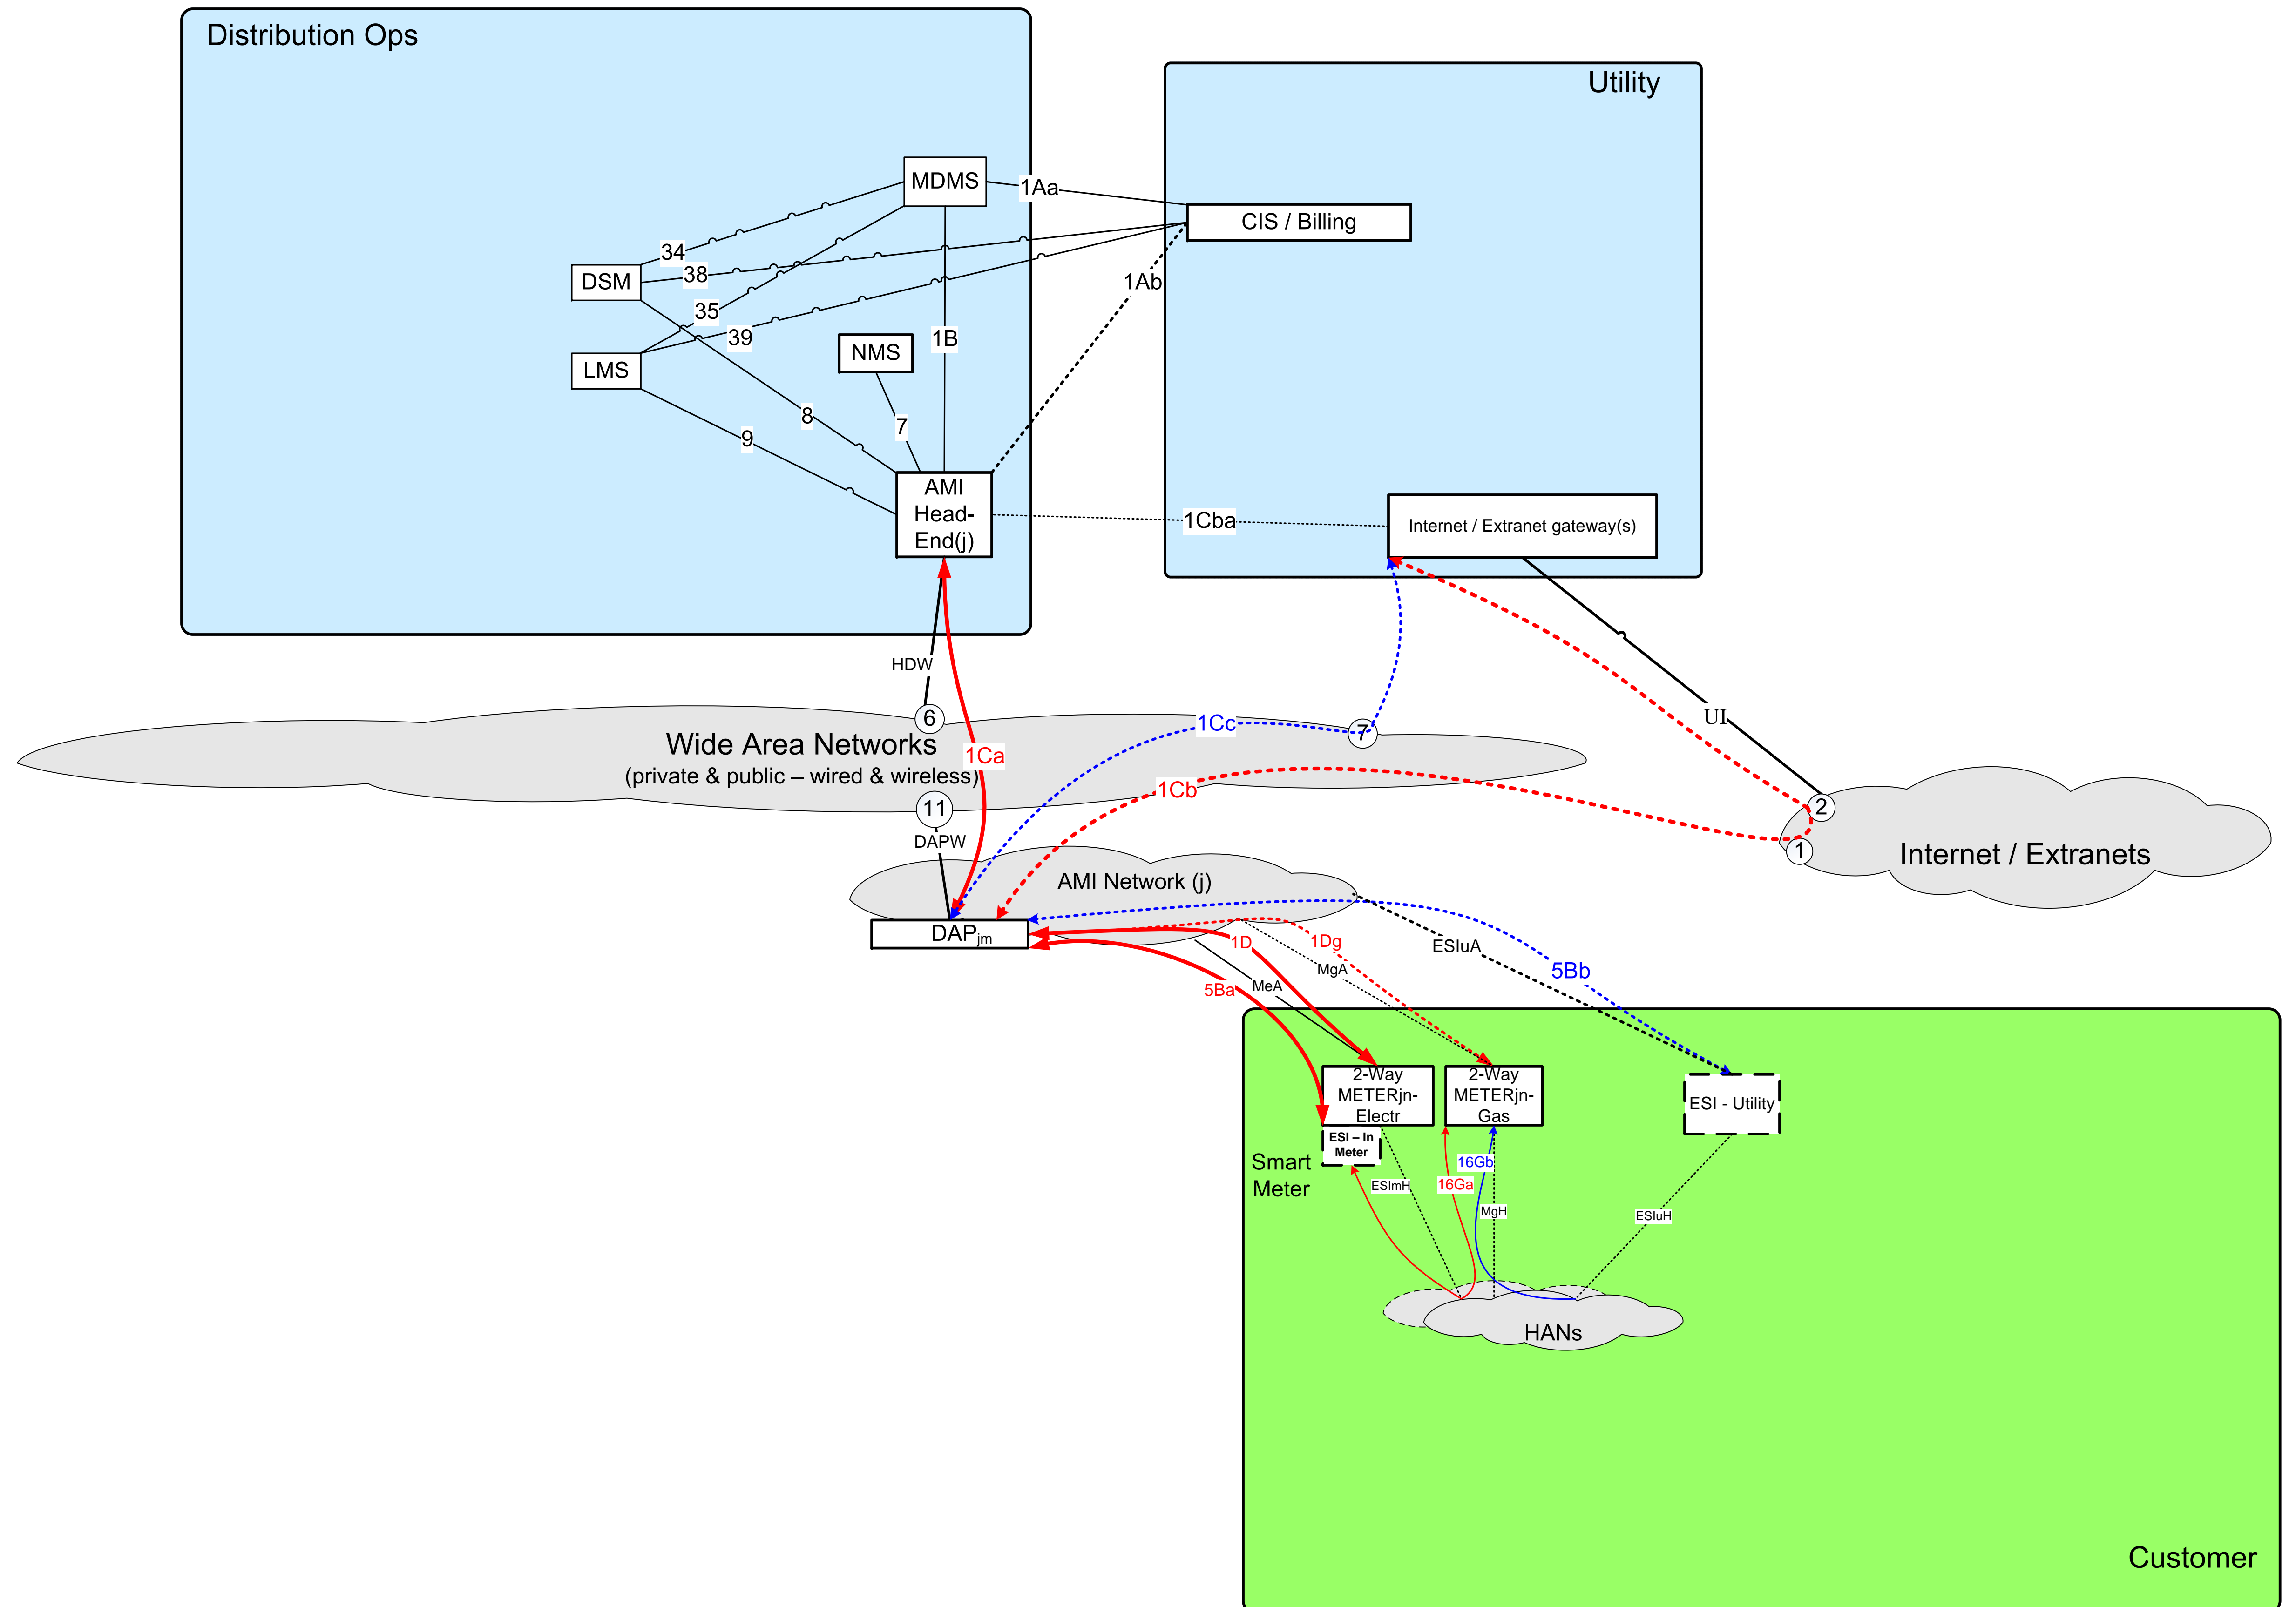

Legend:  
 — dataflow / net-link  
 - - - - - alternate dataflow  
 — cross network / domain  
 Ref. function/volumetric table for dataflows  
 actor needs definition clarified

Legend:

- dataflow / net-link
- ..... alternate dataflow
- cross network / domain

Ref. function/volumetric table for dataflows

actor needs definition clarified

Legend:  
 — dataflow / net-link  
 - - - - - alternate dataflow  
 — cross network / domain  
 - - - - -  
 Ref. function/volumetric table for dataflows  
 actor needs definition clarified

**Legend:**

- dataflow / net-link
- alternate dataflow
- cross network / domain
- 

Ref. function/volumetric table for dataflows

actor needs definition clarified