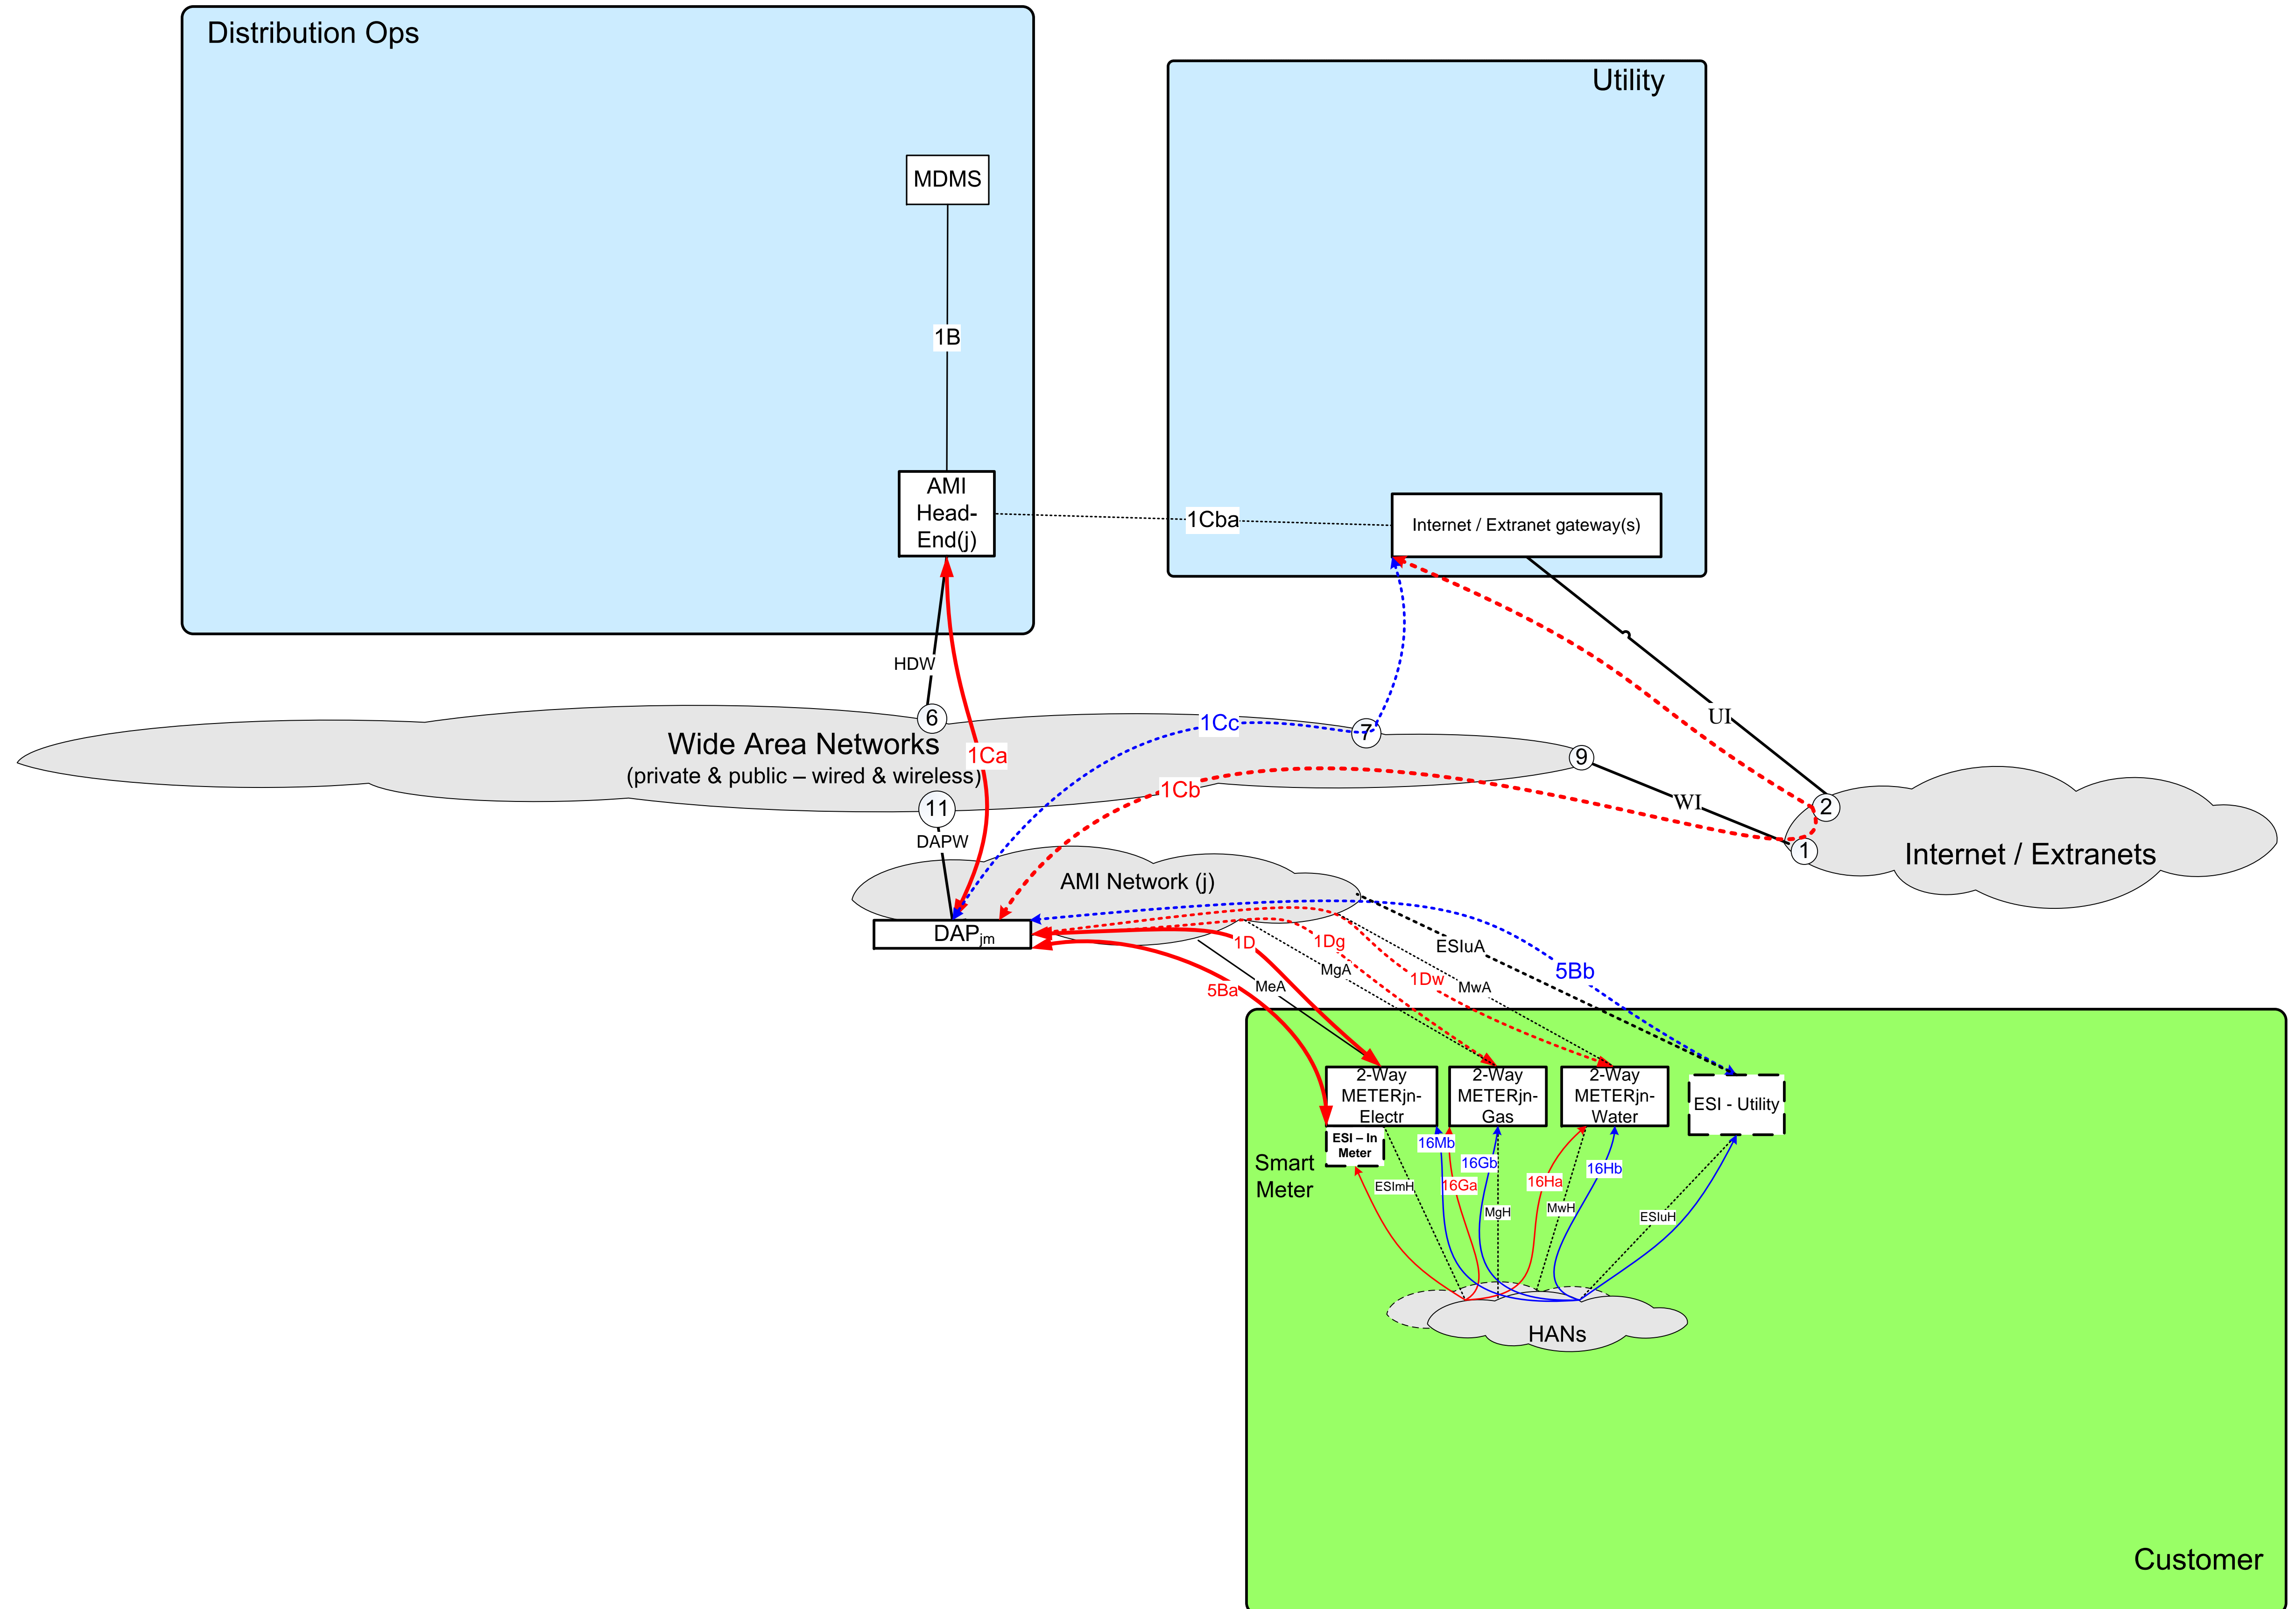

Legend:  
 — dataflow / net-link  
 - - - - - alternate dataflow  
 — cross network / domain  
 Ref. function/volumetric table for dataflows  
 actor needs definition clarified

Legend:

- dataflow / net-link
- ..... alternate dataflow
- cross network / domain

Ref. function/volumetric table for dataflows

actor needs definition clarified

Legend:  
 — dataflow / net-link  
 - - - - - alternate dataflow  
 — cross network / domain  
 - - - - -  
 Ref. function/volumetric table for dataflows  
 actor needs definition clarified

**Legend:**

- dataflow / net-link
- alternate dataflow
- cross network / domain
- 

Ref. function/volumetric table for dataflows

actor needs definition clarified