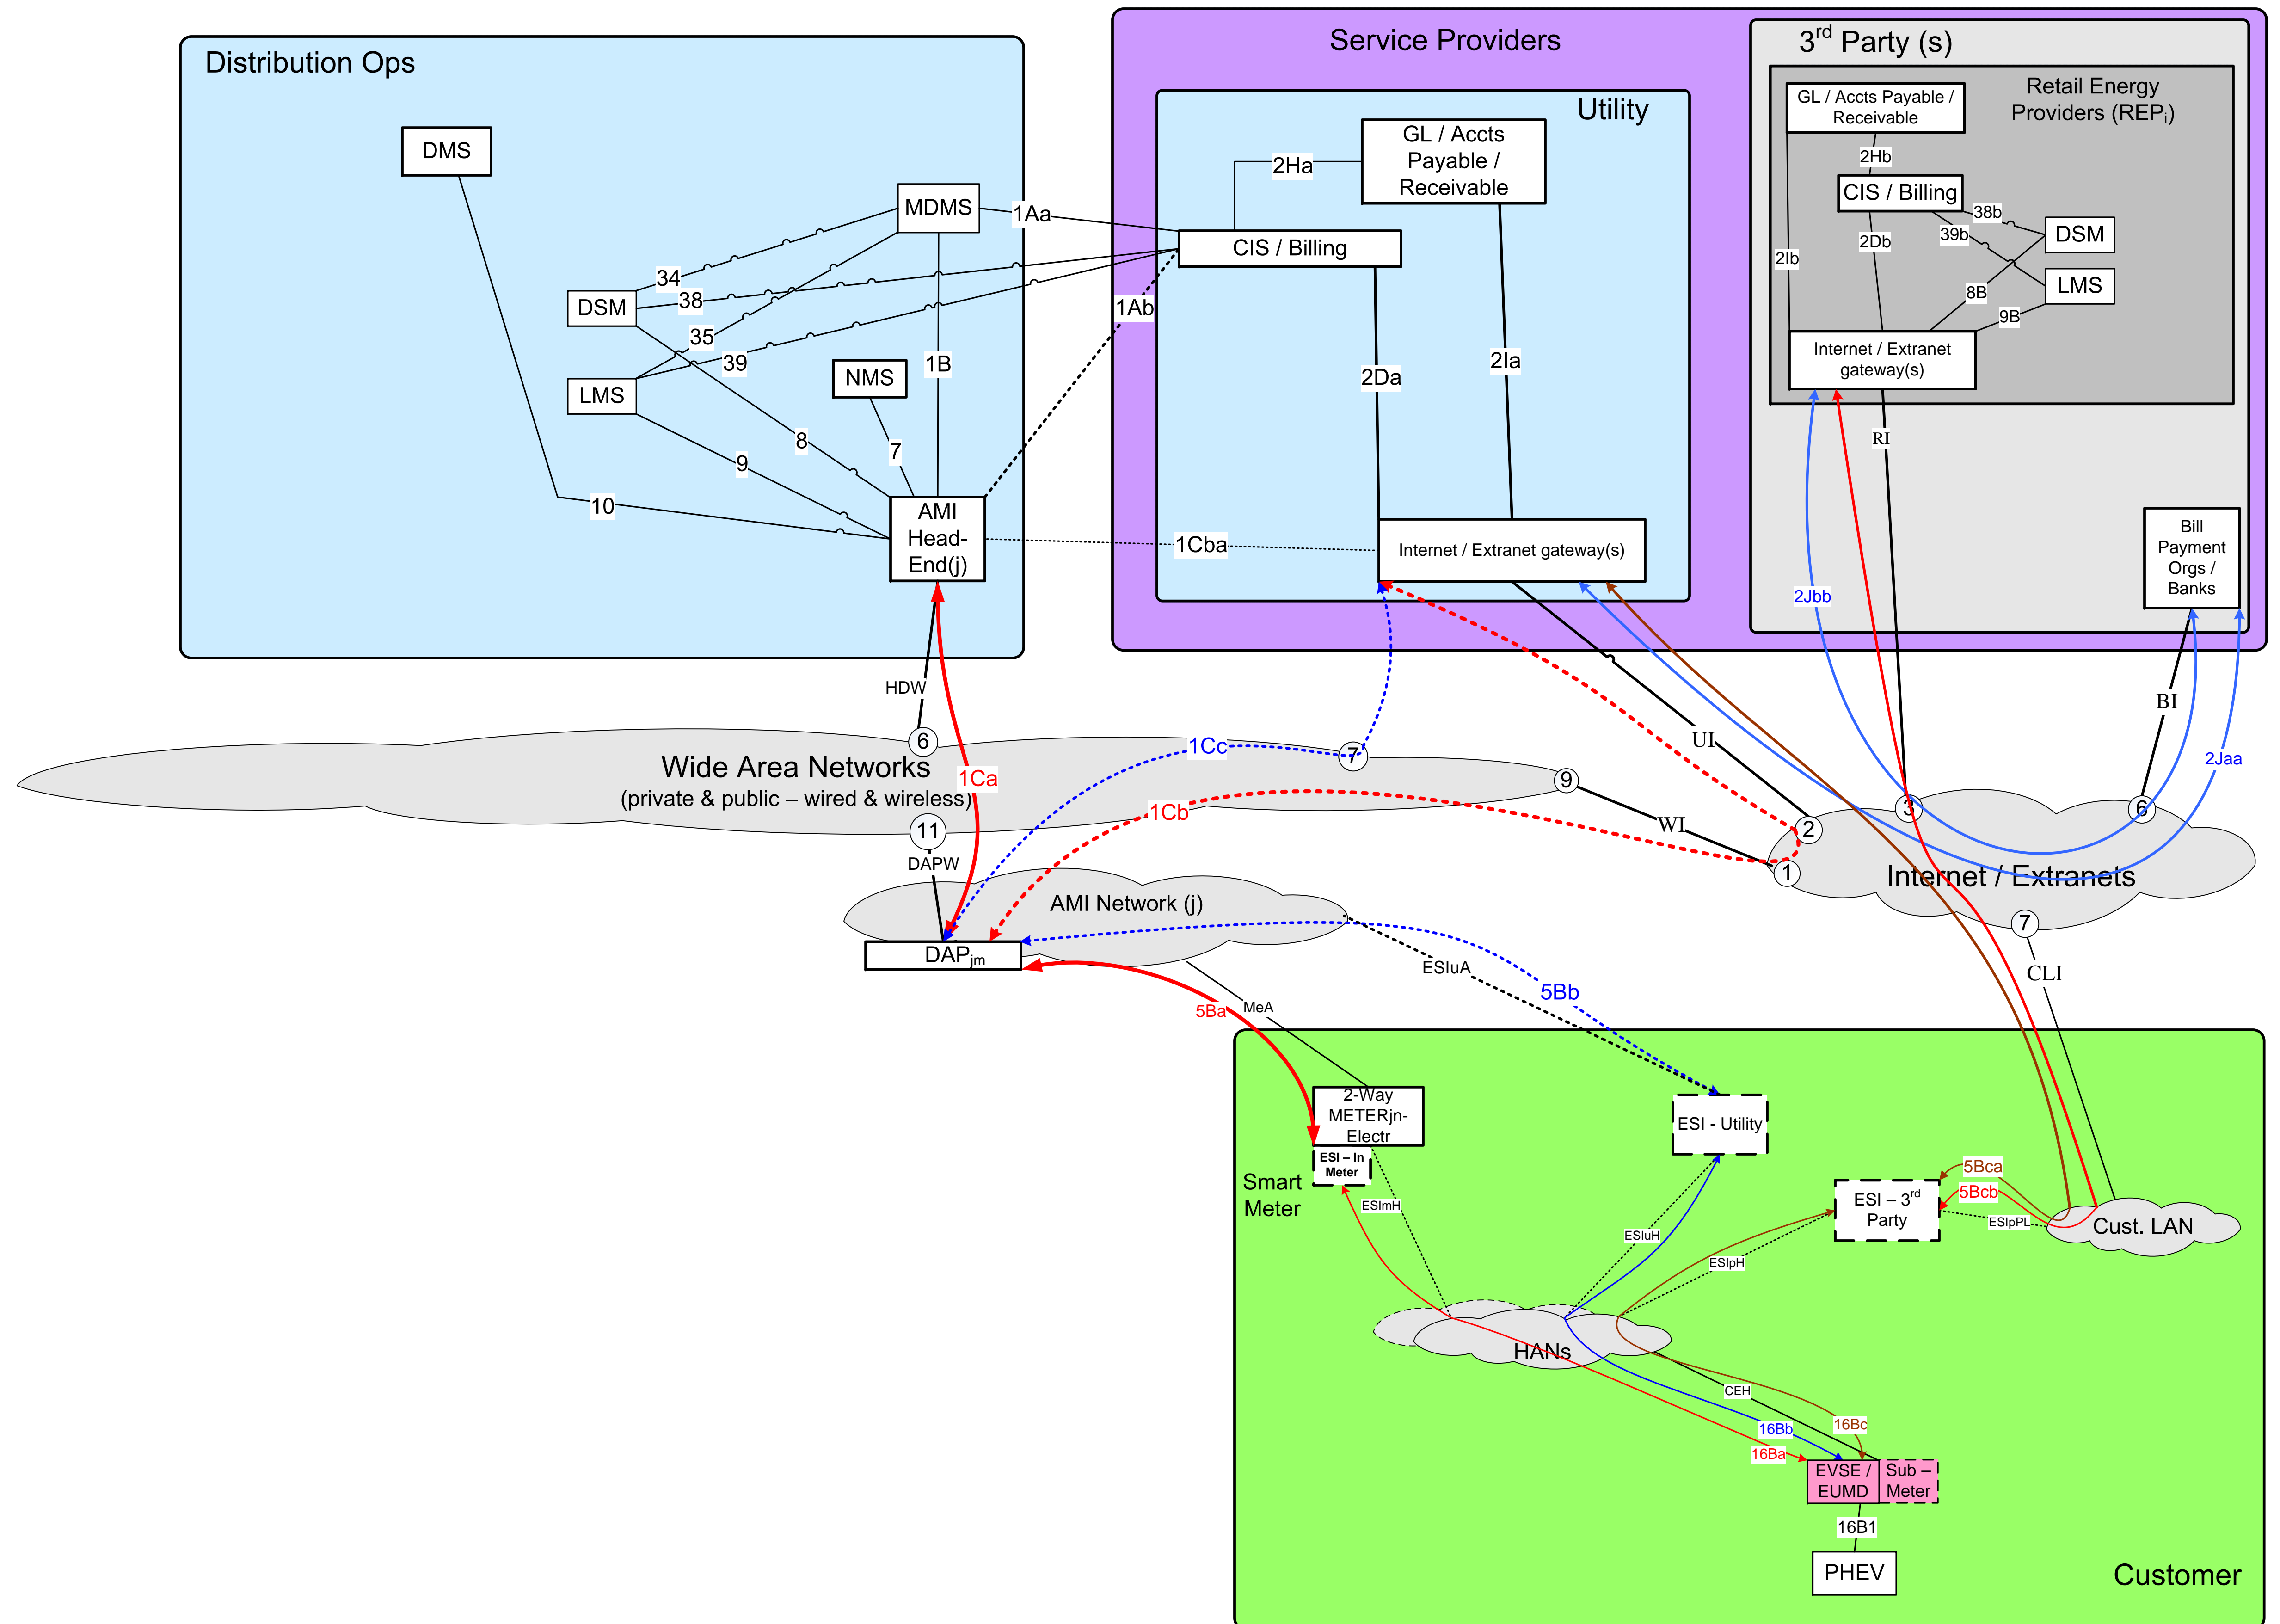

Legend:  
 — dataflow / net-link  
 - - - - - alternate dataflow  
 — cross network / domain  
 Ref. function/volumetric table for dataflows  
 actor needs definition clarified

Legend:

- dataflow / net-link
- ..... alternate dataflow
- cross network / domain

Ref. function/volumetric table for dataflows

actor needs definition clarified

Legend:  
 — dataflow / net-link  
 - - - - - alternate dataflow  
 — cross network / domain  
 - - - - -  
 Ref. function/volumetric table for dataflows  
 actor needs definition clarified

**Legend:**

- dataflow / net-link
- alternate dataflow
- cross network / domain
- 

Ref. function/volumetric table for dataflows

actor needs definition clarified