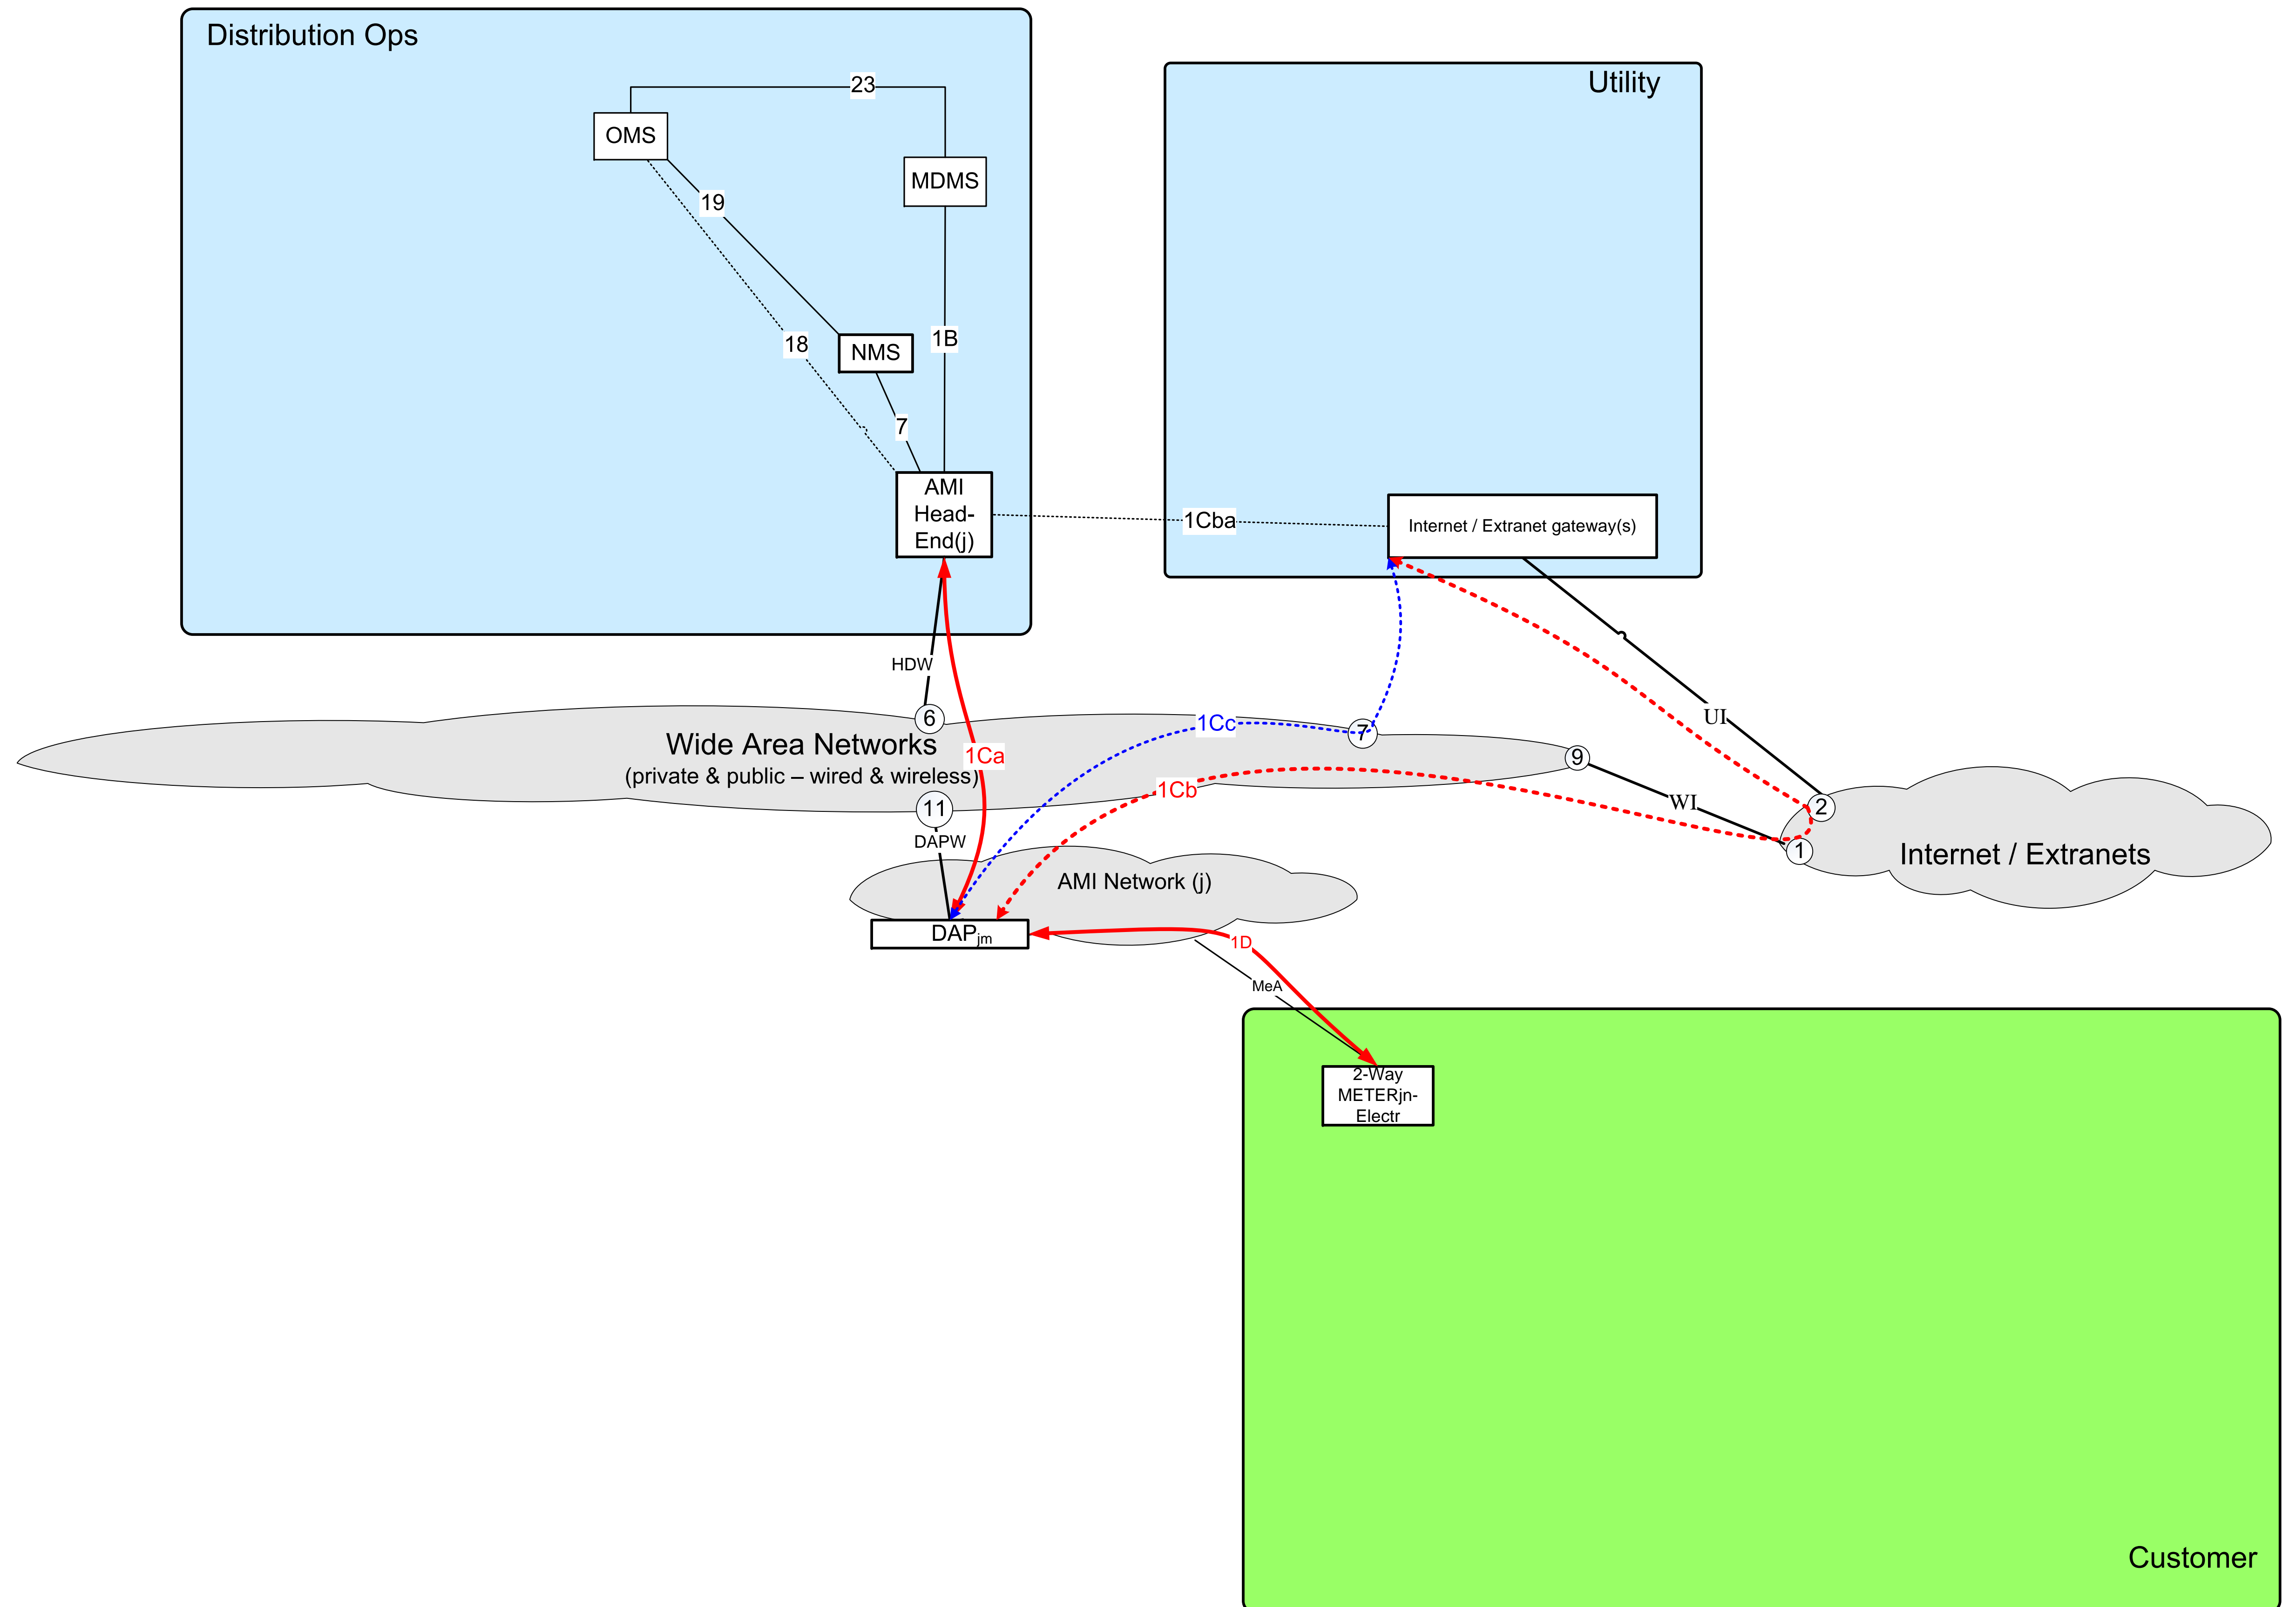

Legend:  
 — dataflow / net-link  
 - - - - - alternate dataflow  
 — cross network / domain  
 Ref. function/volumetric table for dataflows  
 actor needs definition clarified

Legend:

- dataflow / net-link
- ..... alternate dataflow
- cross network / domain

Ref. function/volumetric table for dataflows

actor needs definition clarified

Legend:  
 — dataflow / net-link  
 - - - - - alternate dataflow  
 — cross network / domain  
 - - - - -  
 Ref. function/volumetric table for dataflows  
 actor needs definition clarified

**Legend:**

- dataflow / net-link
- alternate dataflow
- cross network / domain
- 

Ref. function/volumetric table for dataflows

actor needs definition clarified