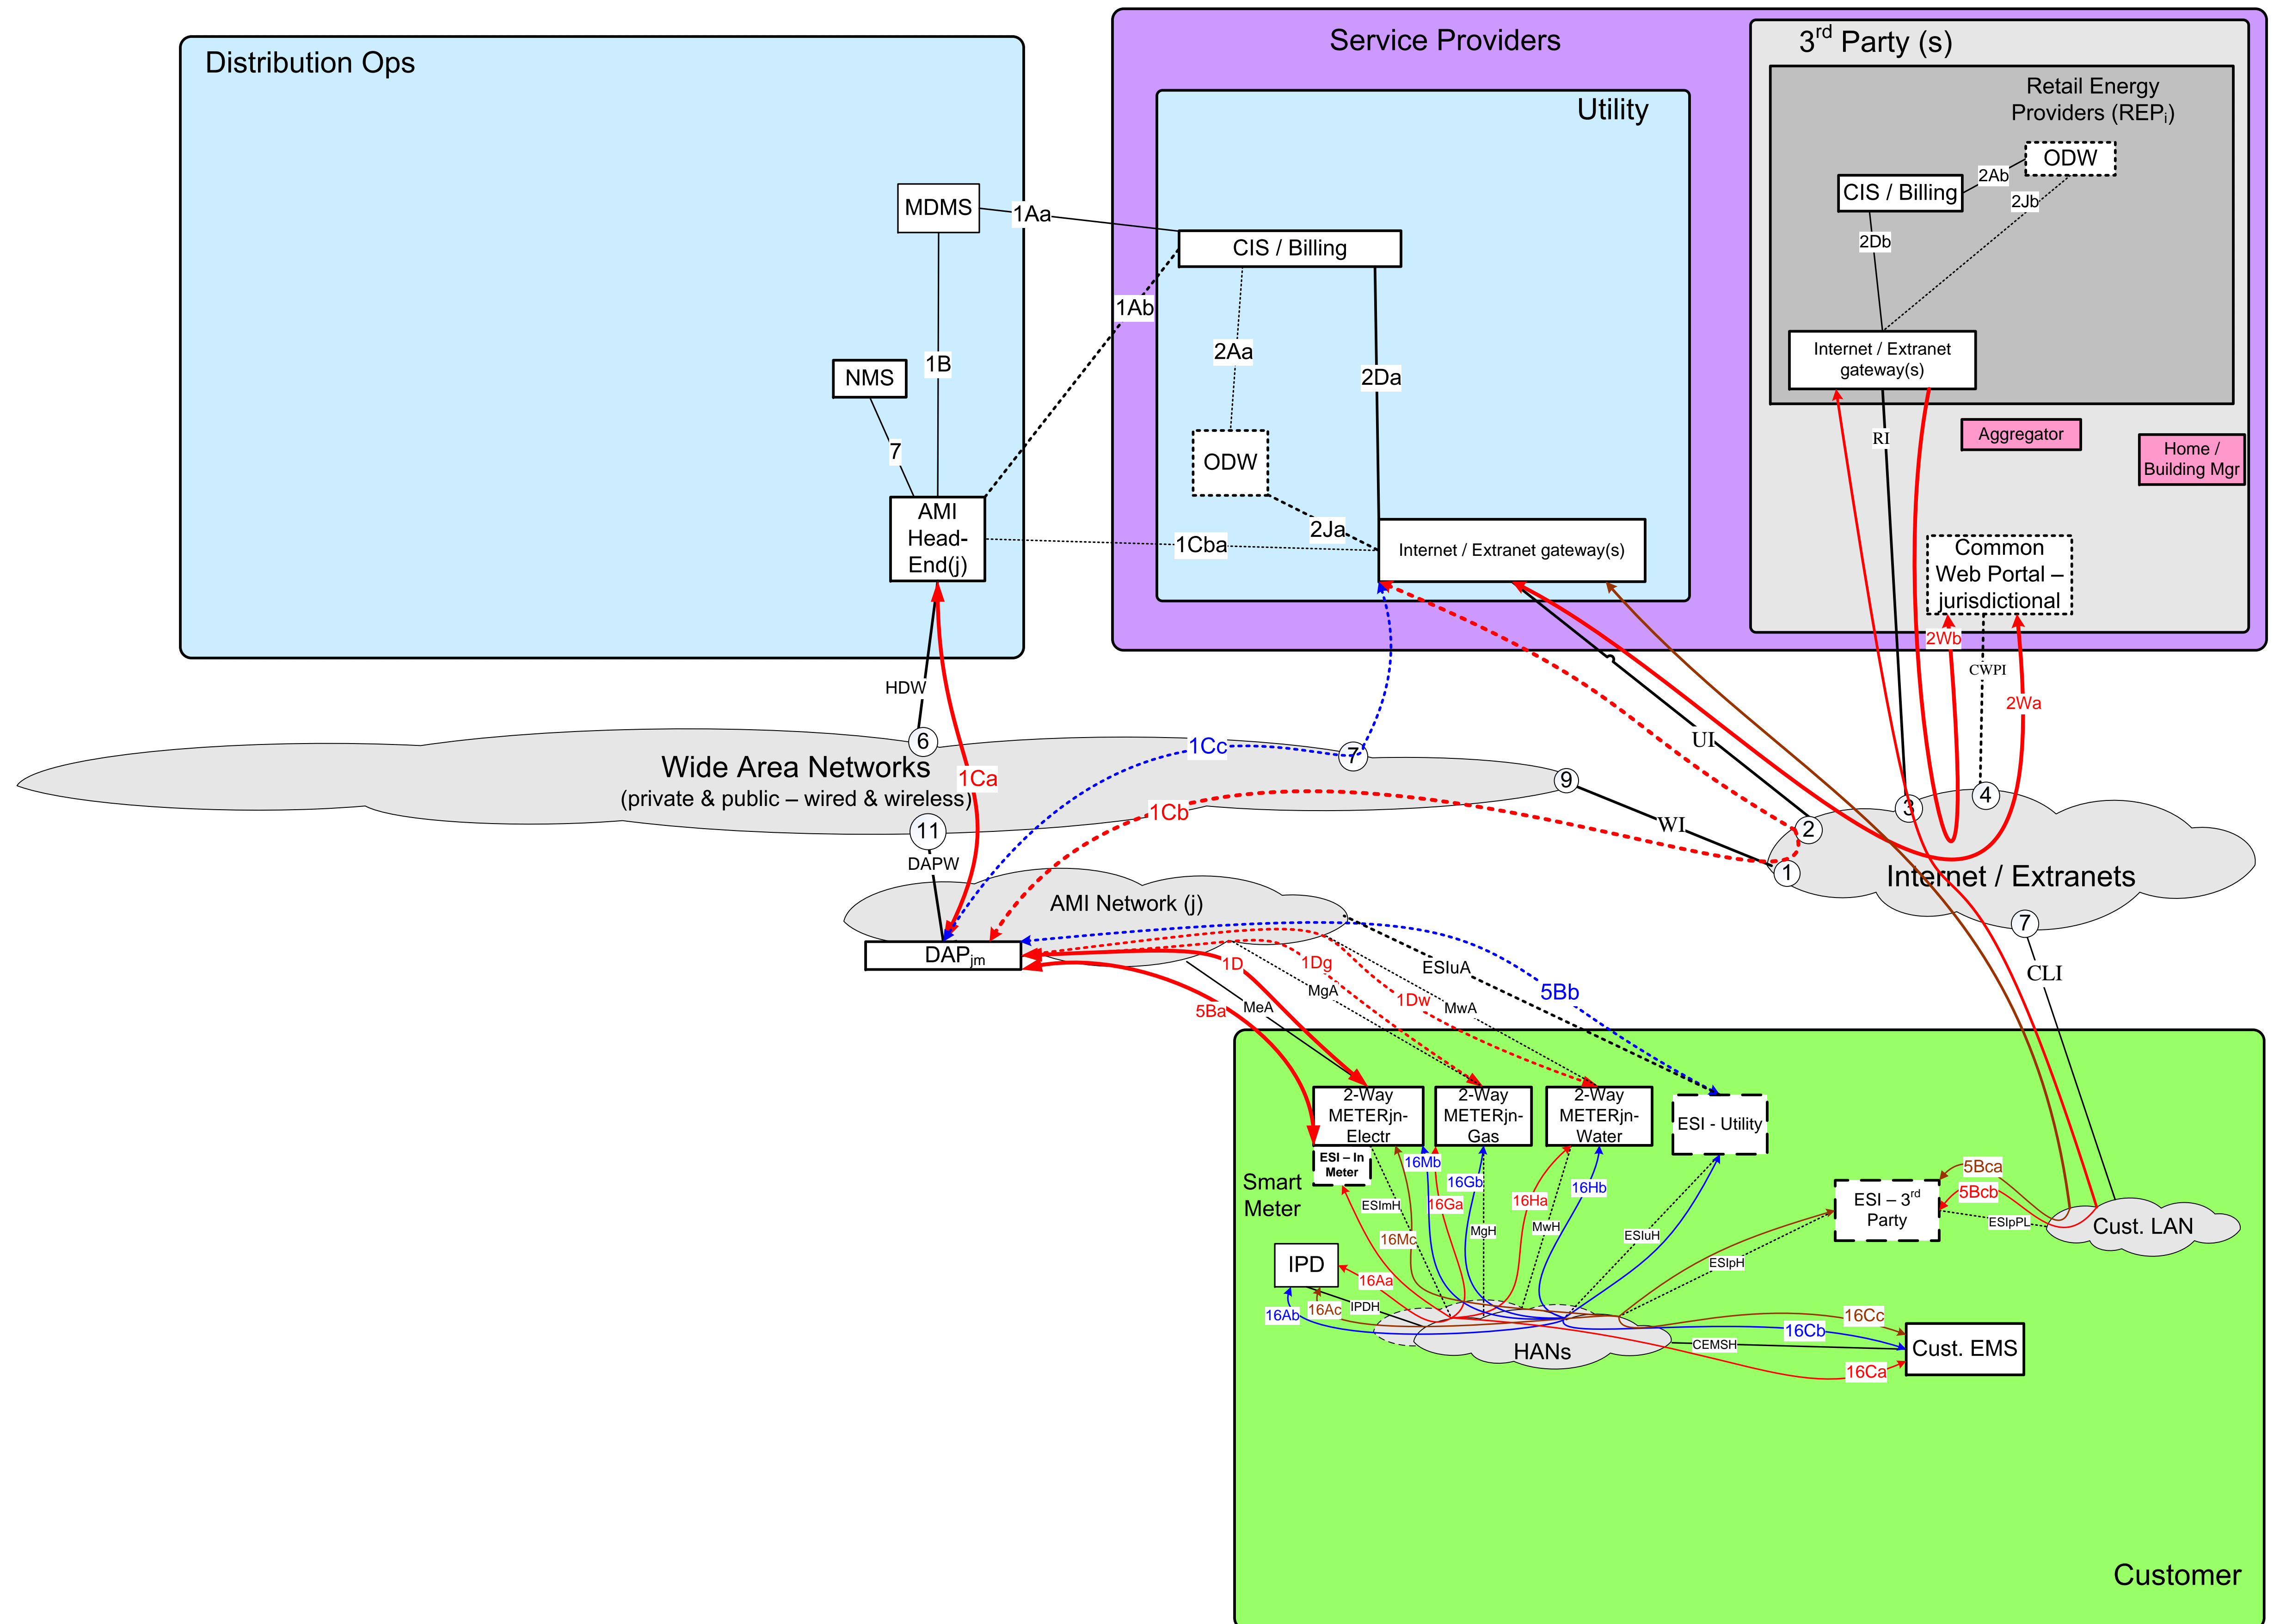

Legend:  
 — dataflow / net-link  
 - - - - - alternate dataflow  
 — cross network / domain  
 Ref. function/volumetric table for dataflows  
 actor needs definition clarified

Legend:

- dataflow / net-link
- ..... alternate dataflow
- cross network / domain

Ref. function/volumetric table for dataflows

actor needs definition clarified

Legend:  
 — dataflow / net-link  
 - - - - - alternate dataflow  
 — cross network / domain  
 - - - - -  
 Ref. function/volumetric table for dataflows  
 actor needs definition clarified

**Legend:**

- dataflow / net-link
- alternate dataflow
- cross network / domain
- 

Ref. function/volumetric table for dataflows

actor needs definition clarified